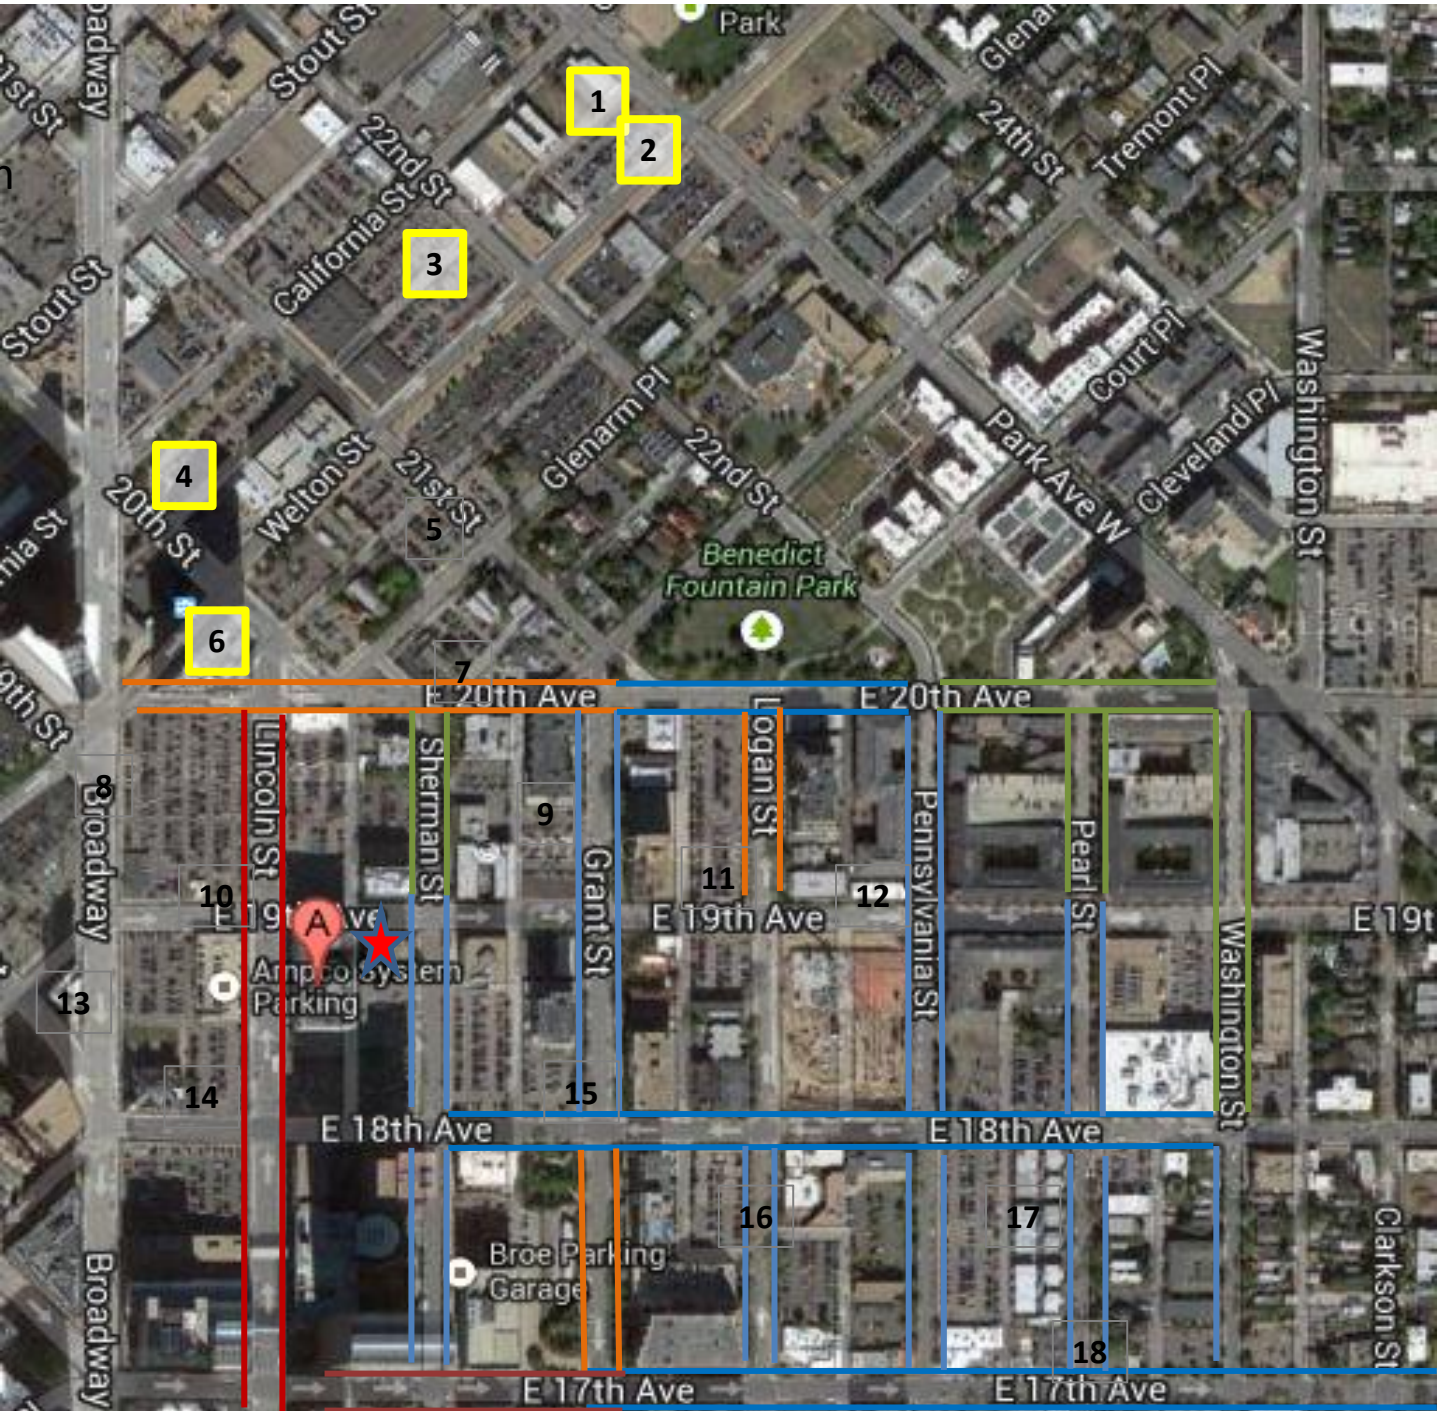

# Parking Options Near 1860 Lincoln

- Free parking, no time limit
- Free parking, 2 hr. limit
- 5 hr. metered parking
- 2 hr. metered parking

Approximately 500 parking Spots are available within a 4-5 block radius

Information Subject to Change. Location details on next page.

January 2014

	Location	Cost	Pay Type	Monthly Available	Contact Info If Available
1	California and Park Ave W	\$2/Day	Cash Only	No	
2	Welton and Park Ave W	\$2/Day	Cash Only	No	
3	21 <sup>st</sup> and California	\$4/Day	Cash and Credit	No	
4	20 <sup>th</sup> and Broadway	\$7/Day	Cash and Credit	No	
5	21 <sup>st</sup> and Welton	\$4/Day	Cash and Credit	Yes	SPOT Parking 303.825.7275
6	20 <sup>th</sup> and Welton	\$5/Day	Cash and Credit	No	
7	20 <sup>th</sup> and Glenarm	\$8/Day	Cash and Credit	No	
8	18 <sup>th</sup> and Welton	\$12/Day	Cash and Credit	Yes	DPW Parking 303.292.0645
9	20 <sup>th</sup> and Grant	\$5/Day	Cash and Credit	No	Lincoln Parking 303.300.2500
10	19 <sup>th</sup> and Welton	\$6/Day	Cash and Credit	Yes	ProPark 303.292.1398
11	20 <sup>th</sup> and Logan	\$6/Day	Cash and Credit	No	Republic 303.399.3003
12	19 <sup>th</sup> and Logan	\$5.50/Day	Cash and Credit	No	Hall and Hall 303.832.4721
13	18 <sup>th</sup> and Broadway	\$12/Day	Cash and Credit	No	
14	18 <sup>th</sup> and Lincoln	\$7/Day	Cash and Credit	No	
15	18 <sup>th</sup> and Grant	\$6/Day	Cash and Credit	No	Central Parking 303.893.9402
16	17 <sup>th</sup> and Logan	\$7/Day	Cash and Credit	No	
17	17 <sup>th</sup> and Pennsylvania	\$4.75/Day	Cash and Credit	No	Hall and Hall 303.832.4721
18	17 <sup>th</sup> and Pearl	\$4/Day	Cash Only	No	